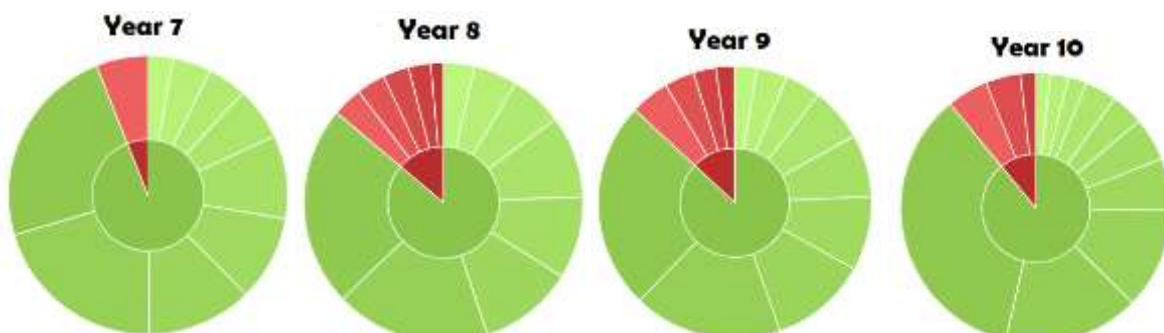

I wanted to take this opportunity before the summer holidays to share some data with you from this academic year.

- There have been an average of 19500 positive points awarded every week
- The whole academy pie chart is 90% green positive points and 10% red negatives.

You can see the percentage for your child by hovering over the middle section of their pie chart on your app.

- Year 7 are in the lead with a 94% green pie chart followed by Year 10 with 90%, Year 9 with 87% and Year 8 with 86%.