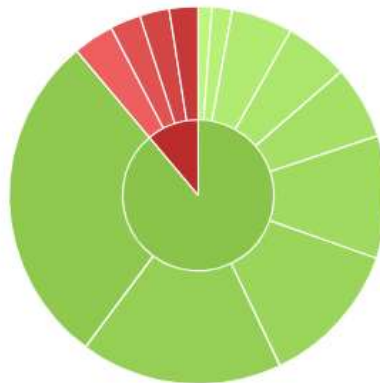

I wanted to take this opportunity before the summer holidays to share some data with you from this academic year.

- There have been an average of 19500 positive points awarded every week
- The whole academy pie chart is 90% green positive points and 10% red negatives.

You can see the percentage for your child by hovering over the middle section of their pie chart on your app.

- Year 7 are in the lead with a 94% green pie chart followed by Year 10 with 90%, Year 9 with 87% and Year 8 with 86%.

- 40% of pupils have completely green pie charts and have received no red negative points this year.

- 75% of pupils have a pie chart that is 90% or more green.
- 80% of the red negatives are assigned to just 15% of the pupils at Hartshill Academy.